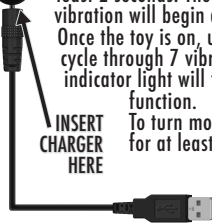

CHARGING INSTRUCTIONS

This vibrator arrives with a partial charge, so it is recommended to fully charge before use. Connect the USB plug into the USB port of your computer or other output and the other end of the DC charger into toy's input. The DC charger input of this toy is located below the control panel area near the curved base of the toy.

Initial charge will take about 1 hour, and subsequent charges will take about 1.5 hours to complete.

The indicator light will flash while device is charging and remain solid when toy is fully charged. There is no danger of battery damage by overcharging, but it's recommended not to overcharge for long periods of time.

Charge lasts for about 4 hours of play time on the lowest level of vibration, and about 3 hours on the highest level.

Vibration intensity decreases as the battery charge depletes.

This toy operates at a sound level of less than 55db with a rechargeable 420mAh lithium battery at 3.7V.

INSTRUCTIONS FOR USE

This toy has a convenient 2-button control at its base.

To turn motor on, press the top Power Button for at least 2 seconds. The indicator light will turn on and vibration will begin at its lowest frequency.

Once the toy is on, use the bottom Function Button to cycle through 7 vibration speeds and functions. The indicator light will flash once for every new speed or function.

To turn motor off, press the top Power Button for at least 2 seconds.

INSERT
CHARGER
HERE

USB RECHARGEABLE