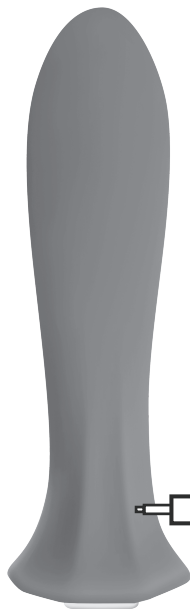

<http://www.evolvednovelties.com/>

EVOLVED
Love is Back

Product Specifications:

Category: Vibrator
User: Women
Material: Silicone + ABS
Finish: PU coating
Size: H: 114mm W:34mm D: 27mm
Battery: Li-ion Battery
Voltage: 500mAh
Number of Vibrations: 1PCS
User time: 75mins
Sound Level: 52dBA test condition: in 40DB room, vibrator is 15CM far away from decibel meter.

Connect the USB plug into the USB port of your computer or other output and the other end of the DC charger into toy's input.

Initial charge will take about 3 hours, and subsequent charges will also take about 3 hours to complete.

The indicator light will flash while device is charging, and remain solid when toy is fully charged. There is no danger of battery damage by overcharging, but it's recommended not to overcharge for long periods of time.

Toy vibration slows before stopping completely when charge is fully depleted.

This toy comes with a lithium battery (500mAh) and operates at a voltage level of DC3.7V.

This toy operates at less than 52db

INSTRUCTIONS FOR USE - This toy has a simple one-button control.

To turn toy off, press button for at least 3 seconds.