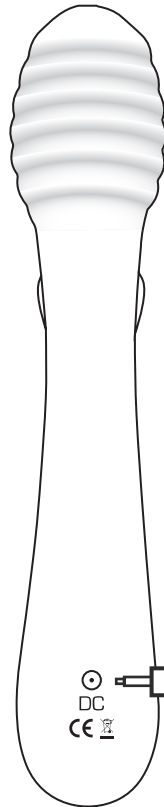

<http://www.evolvednovelties.com/>

EVOLVED
Love is Back

Product Specifications:

Category: Vibrator
User: Women
Material: Silicone + ABS + Acrylic
Finish: Silicone
Size: H: 211.2mm W: 55mm D: 40mm
Battery: Lithium Polymer Model :13450
Voltage: 3.7v
Number of Vibrations: 9 patterns of shaft, and 9 patterns of rabbit
User time: 80~140 minutes
Sound Level: <50dbs

CHARGING INSTRUCTIONS

This vibrator arrives partially charged, so it is recommended to fully charge before use.

Connect the USB plug into the USB port of your computer or other output and the other end of the DC charger into toy's input.

Initial charge will take about 130 minutes, and subsequent charges also take about 130 minutes to complete.

The red indicator light will flash slowly while device is charging, and remain solid when toy is fully charged. There is no danger of battery damage by overcharging, but it's recommended not to overcharge for long periods of time.