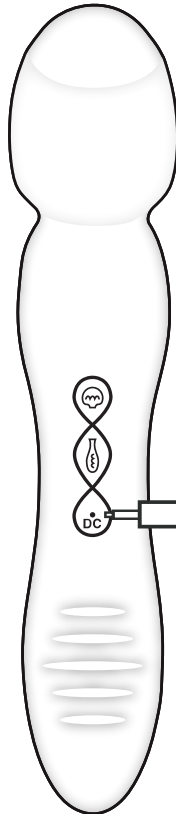

<http://www.evolvednovelties.com/>

**EVOLVED**  
*Love is Back*

#### Product Specifications:

Category: Vibrator  
User: Women  
Material: Silicone  
Finish: Matte  
Size: L: 249mm D:48.6mm D: 39.6mm  
Battery: 850mAh  
Voltage: 3.7V  
Number of Vibrations: 7  
User time: About 2Hours  
Sound Level: Less than 50 dB